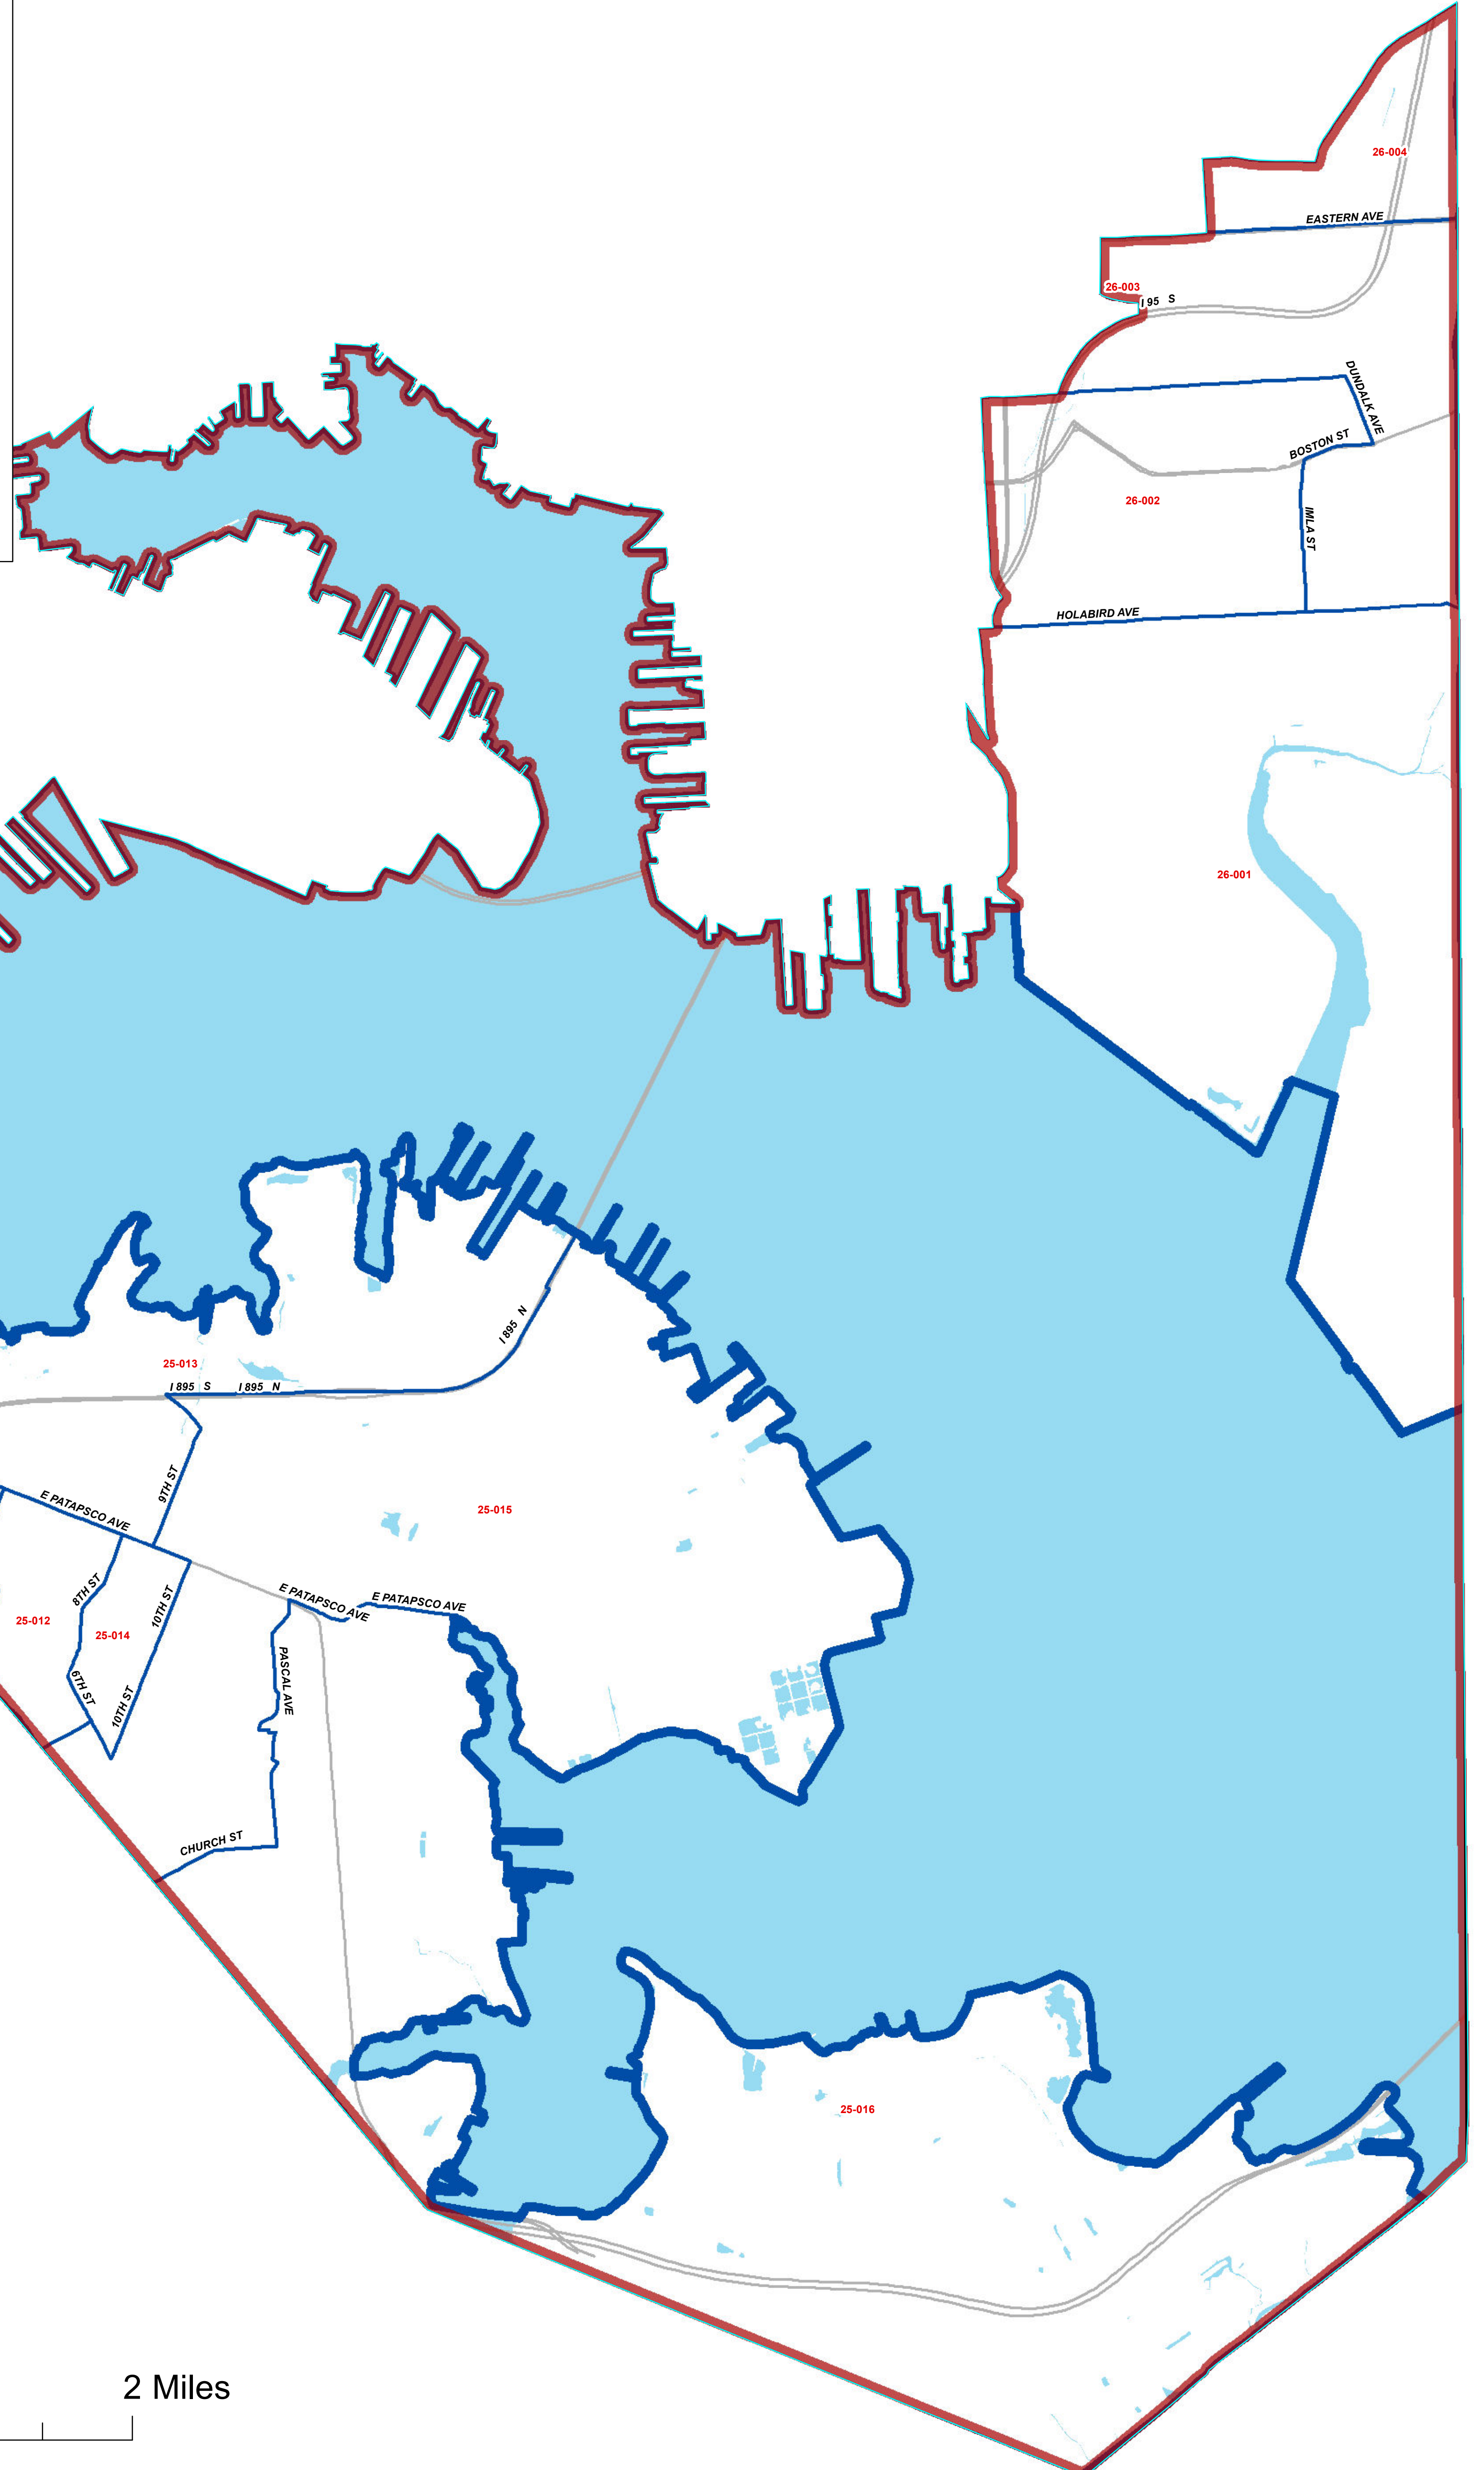

# Baltimore City Board of Elections

## US Congressional District 2 2013 Wards/Precincts

### MAP KEY

-  2012 Congressional District 2
-  2013 Ward Boundaries
-  2013 Ward Precinct Boundaries
-  Streets
-  Water

Armstead B. Crawley Jones, Sr.  
Election Director

0 0.5 1 2 Miles