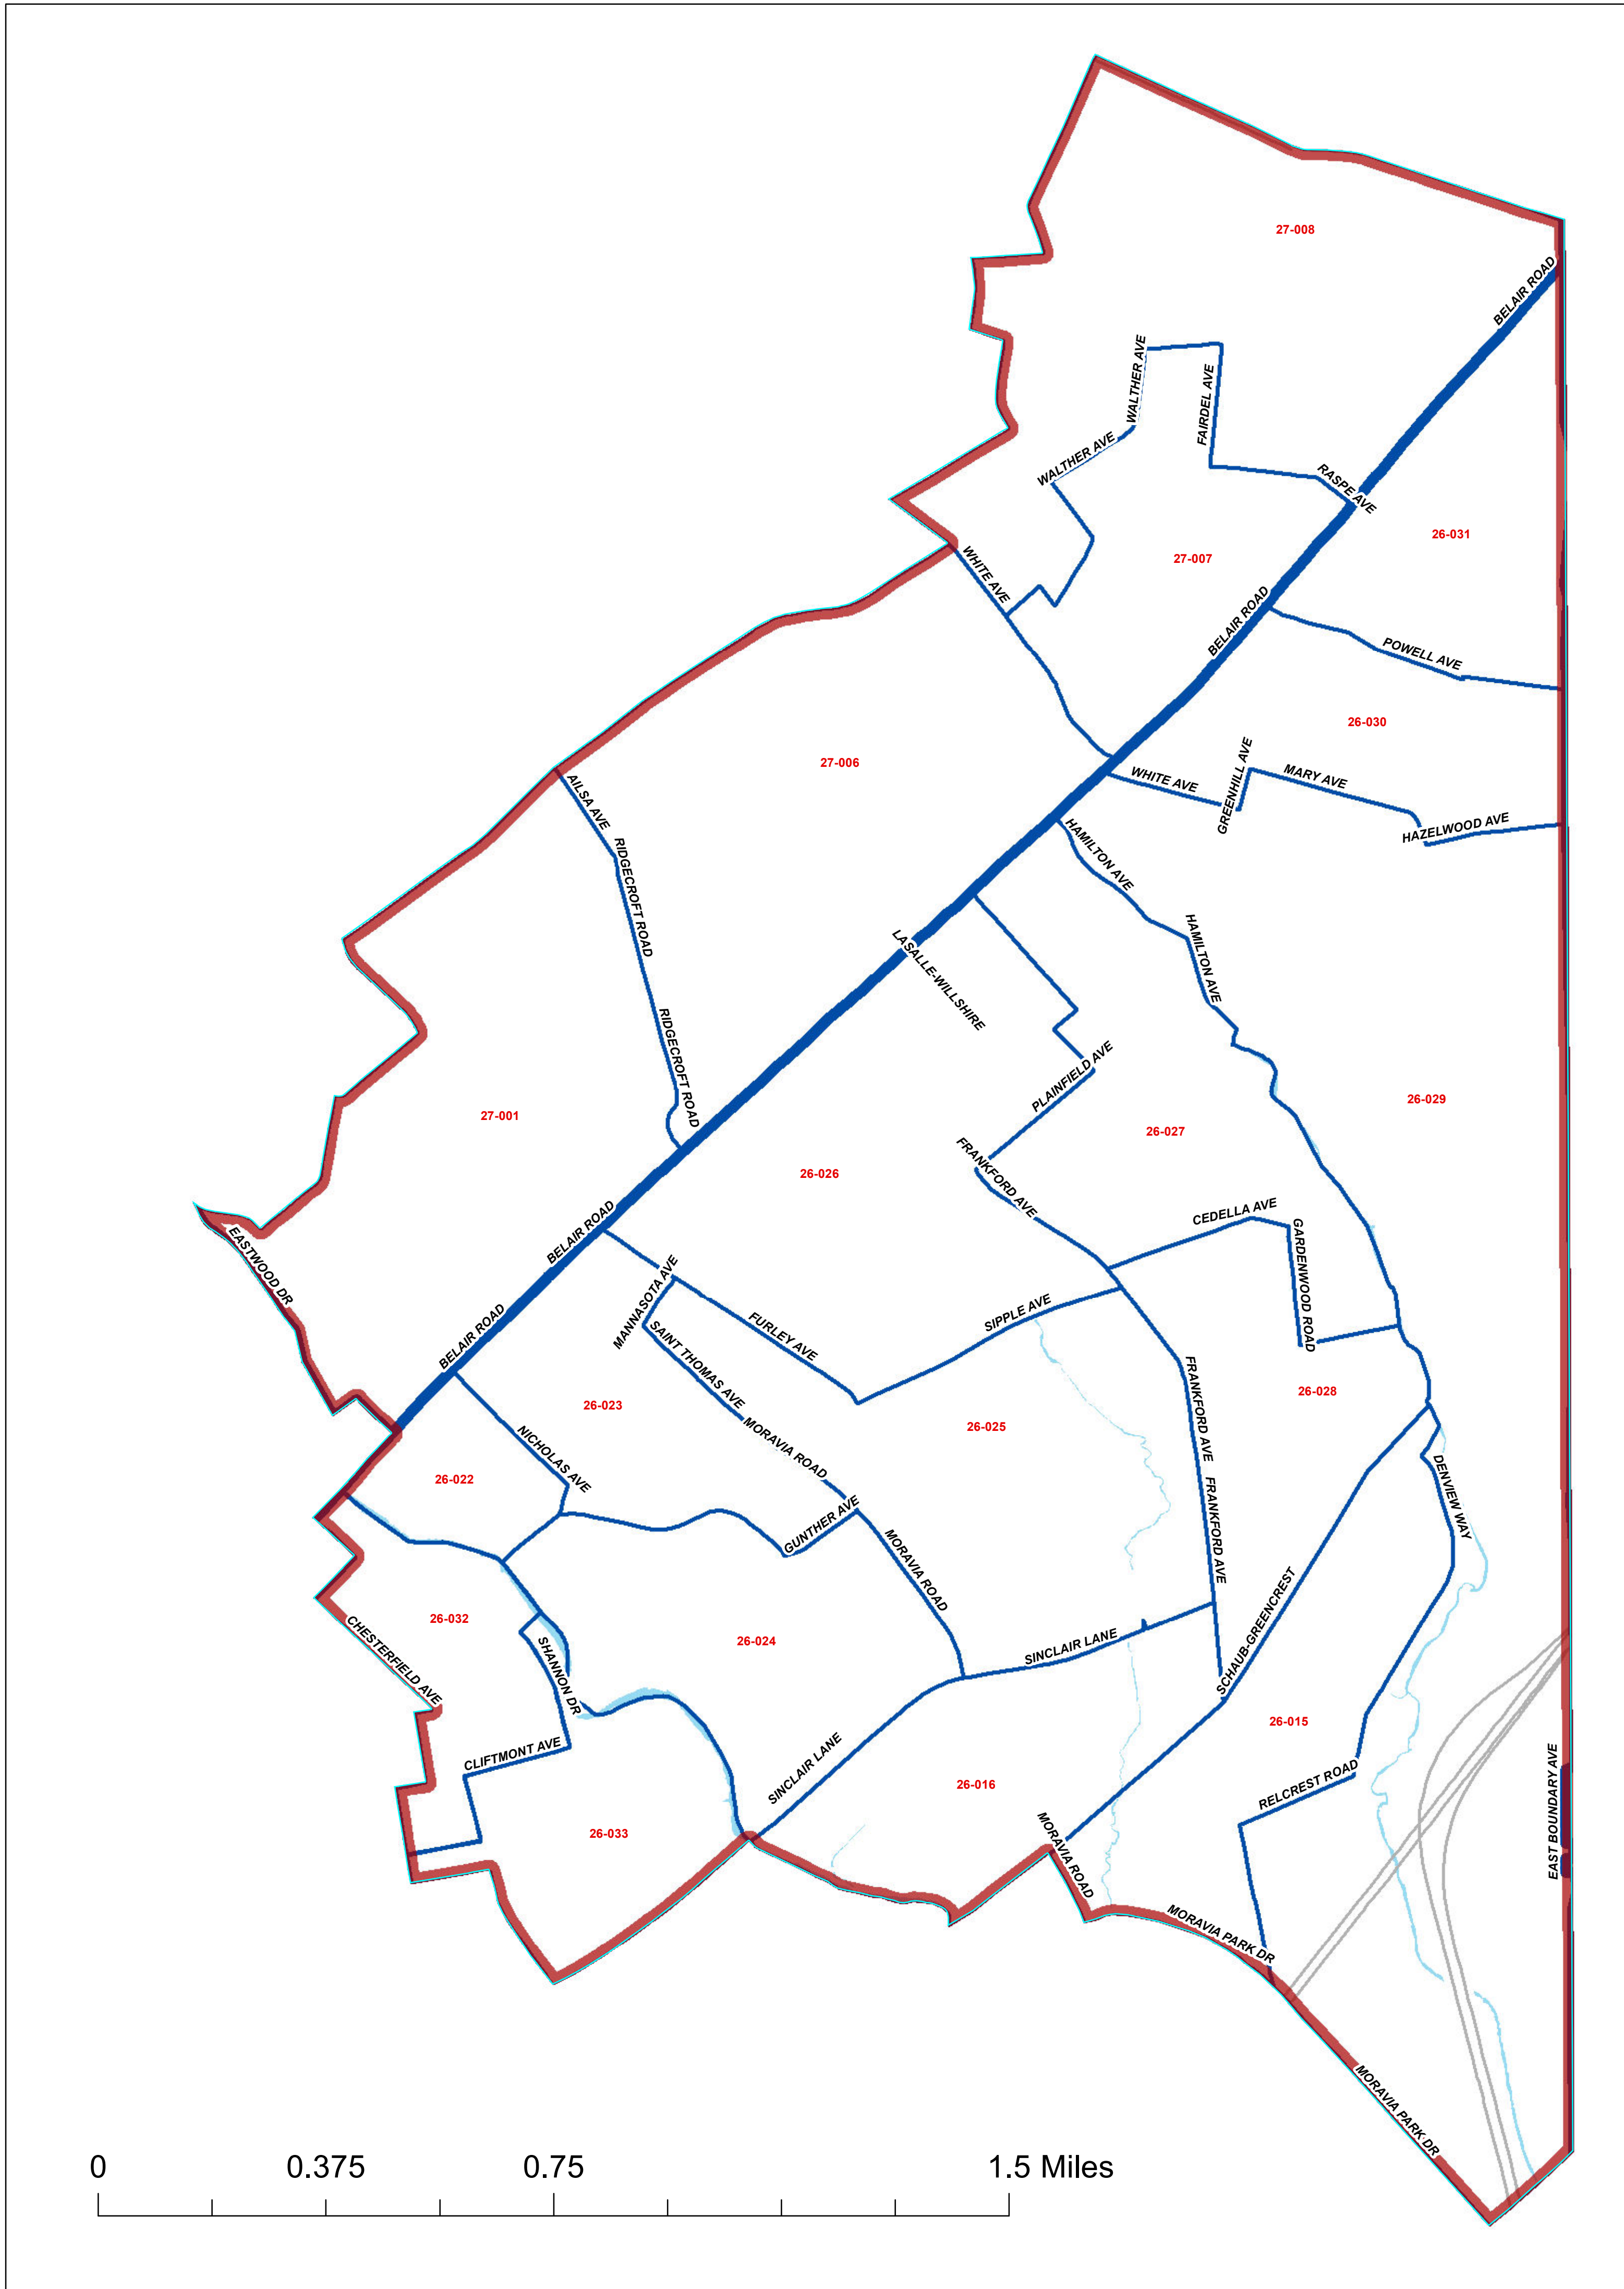

# Baltimore City Board of Elections

## US Congressional District 2 2013 Wards/Precincts

### MAP KEY

-  2012 Congressional District 2
-  2013 Ward Boundaries
-  2013 Ward Precinct Boundaries
-  Streets
-  Water

Armstead B. Crawley Jones, Sr.  
Election Director

0 0.5 1 2 Miles