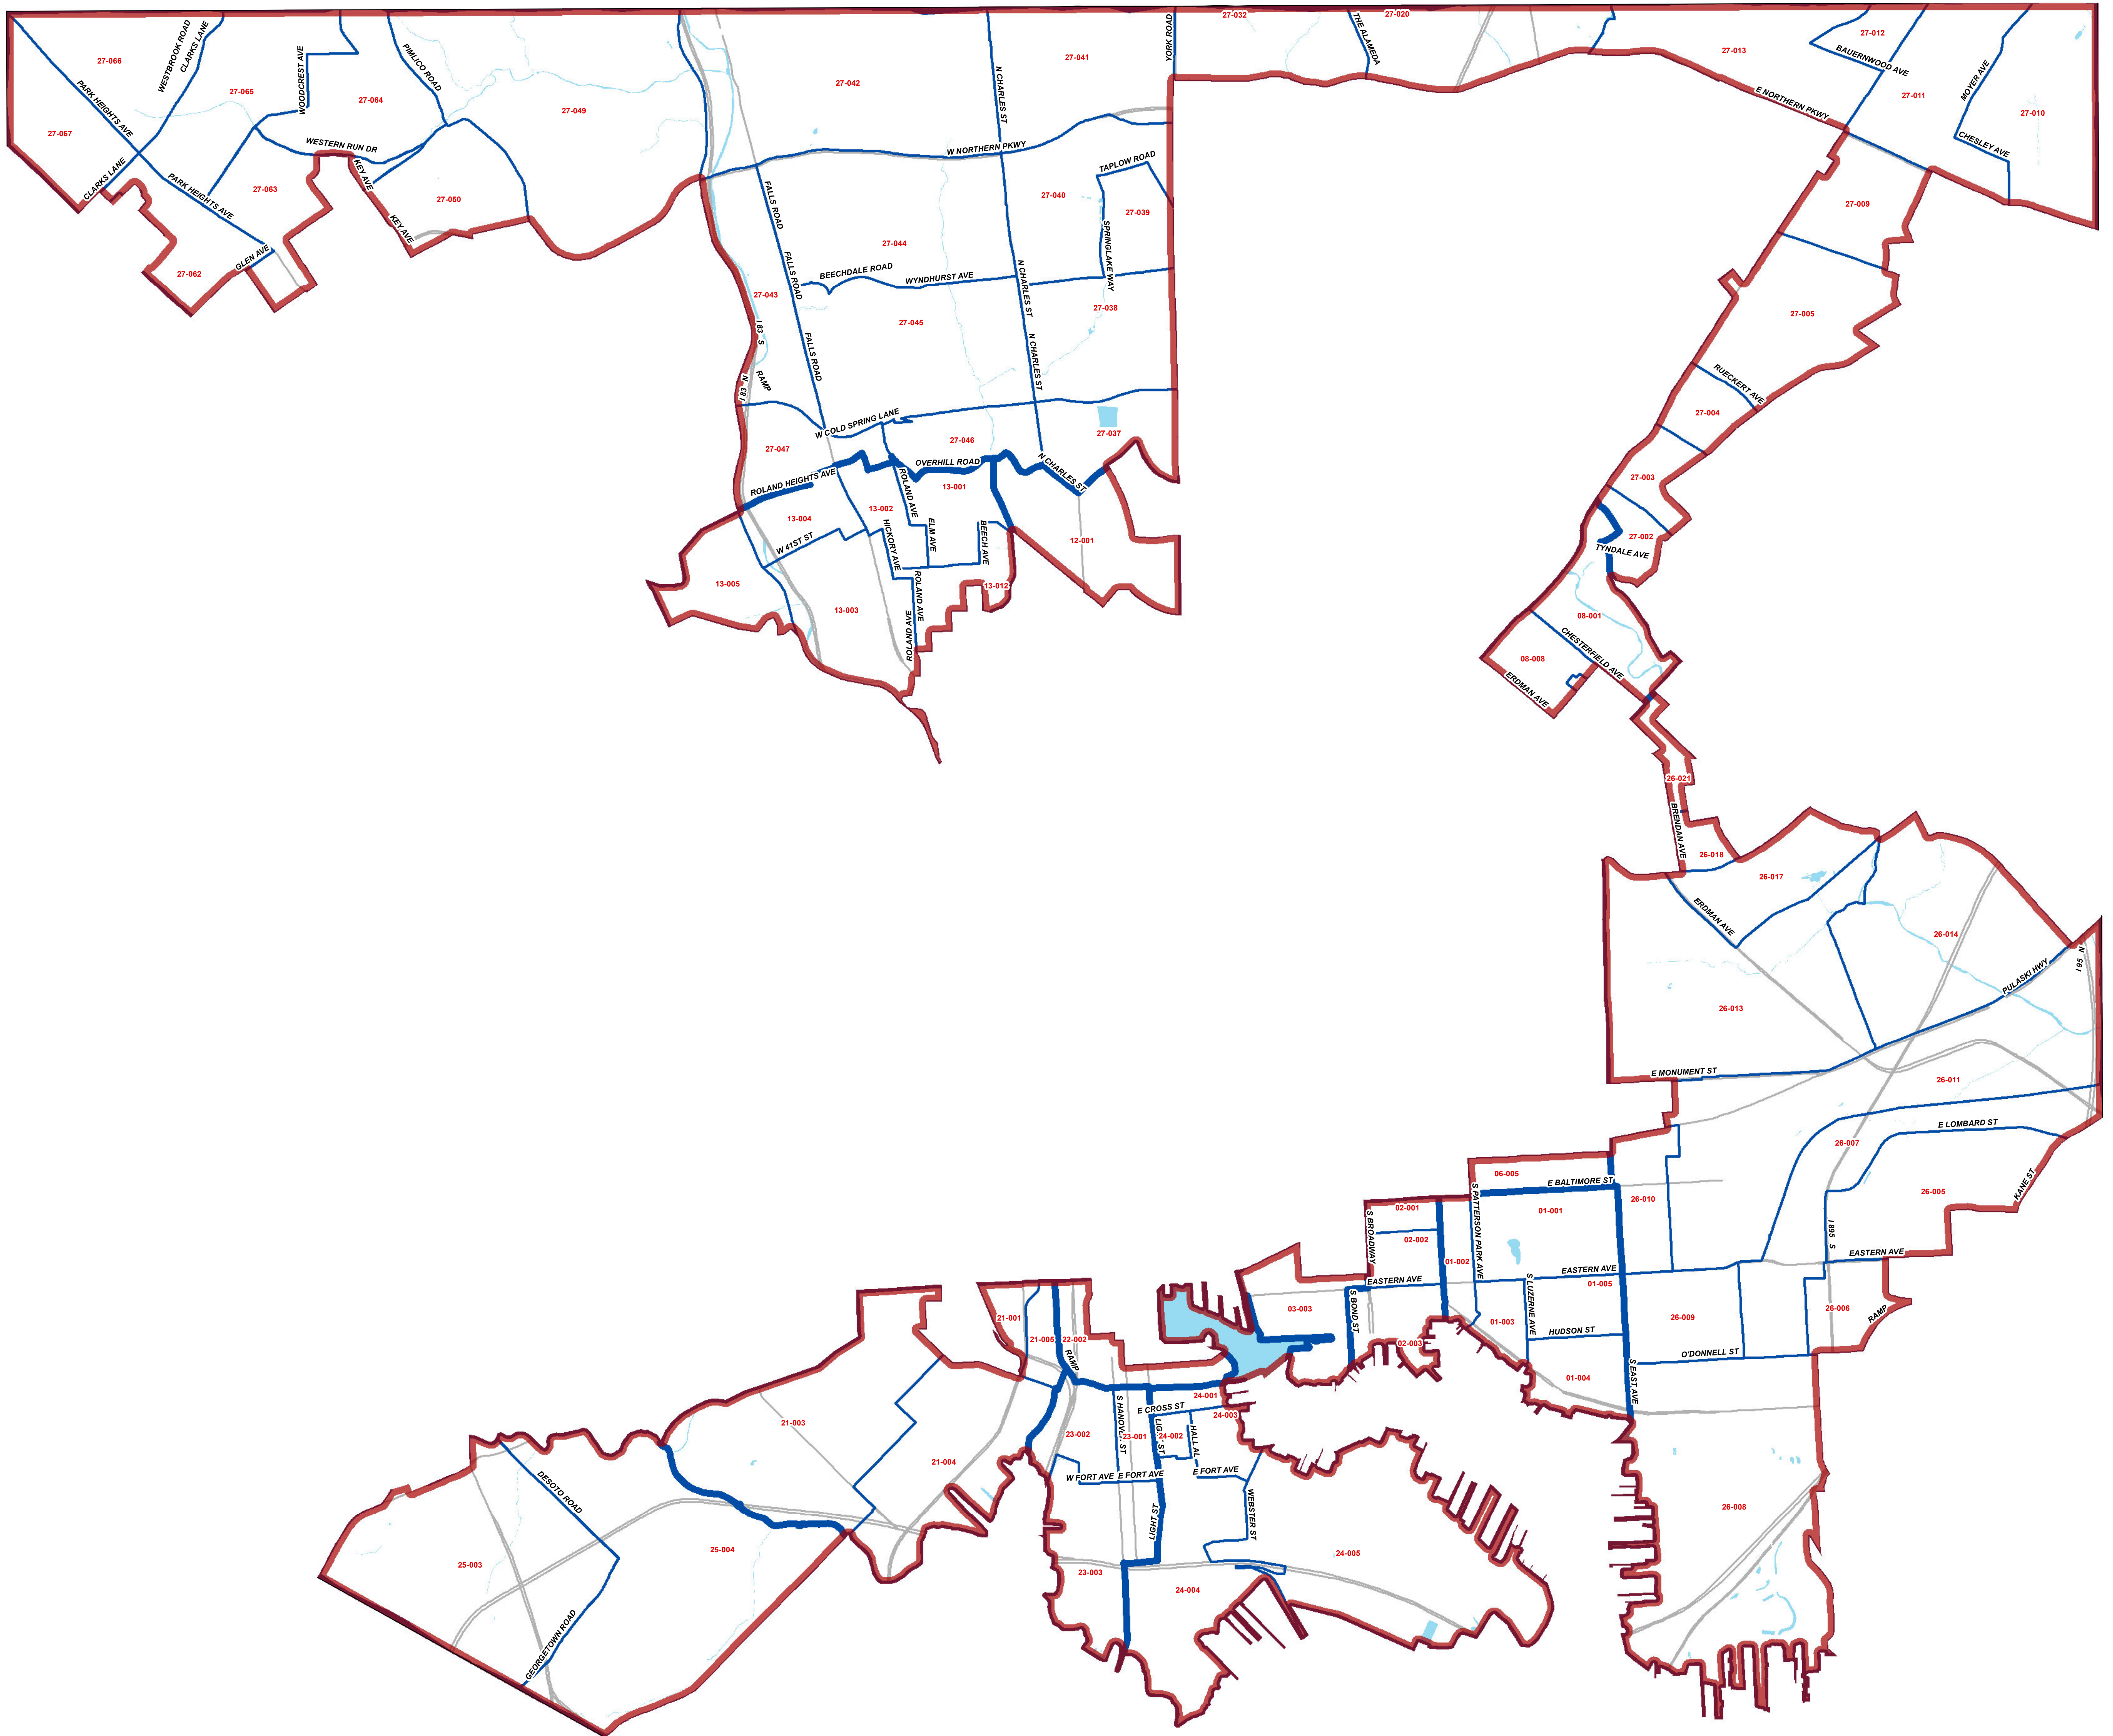

# Baltimore City Board of Elections

## US Congressional District 3 2013 Wards/Precincts

0 1 2 4 Miles

### MAP KEY

-  2012 Congressional District 3
-  2013 Ward Boundaries
-  2013 Ward Precinct Boundaries
-  Streets
-  Water

Armstead B. Crawley Jones, Sr.  
Election Director