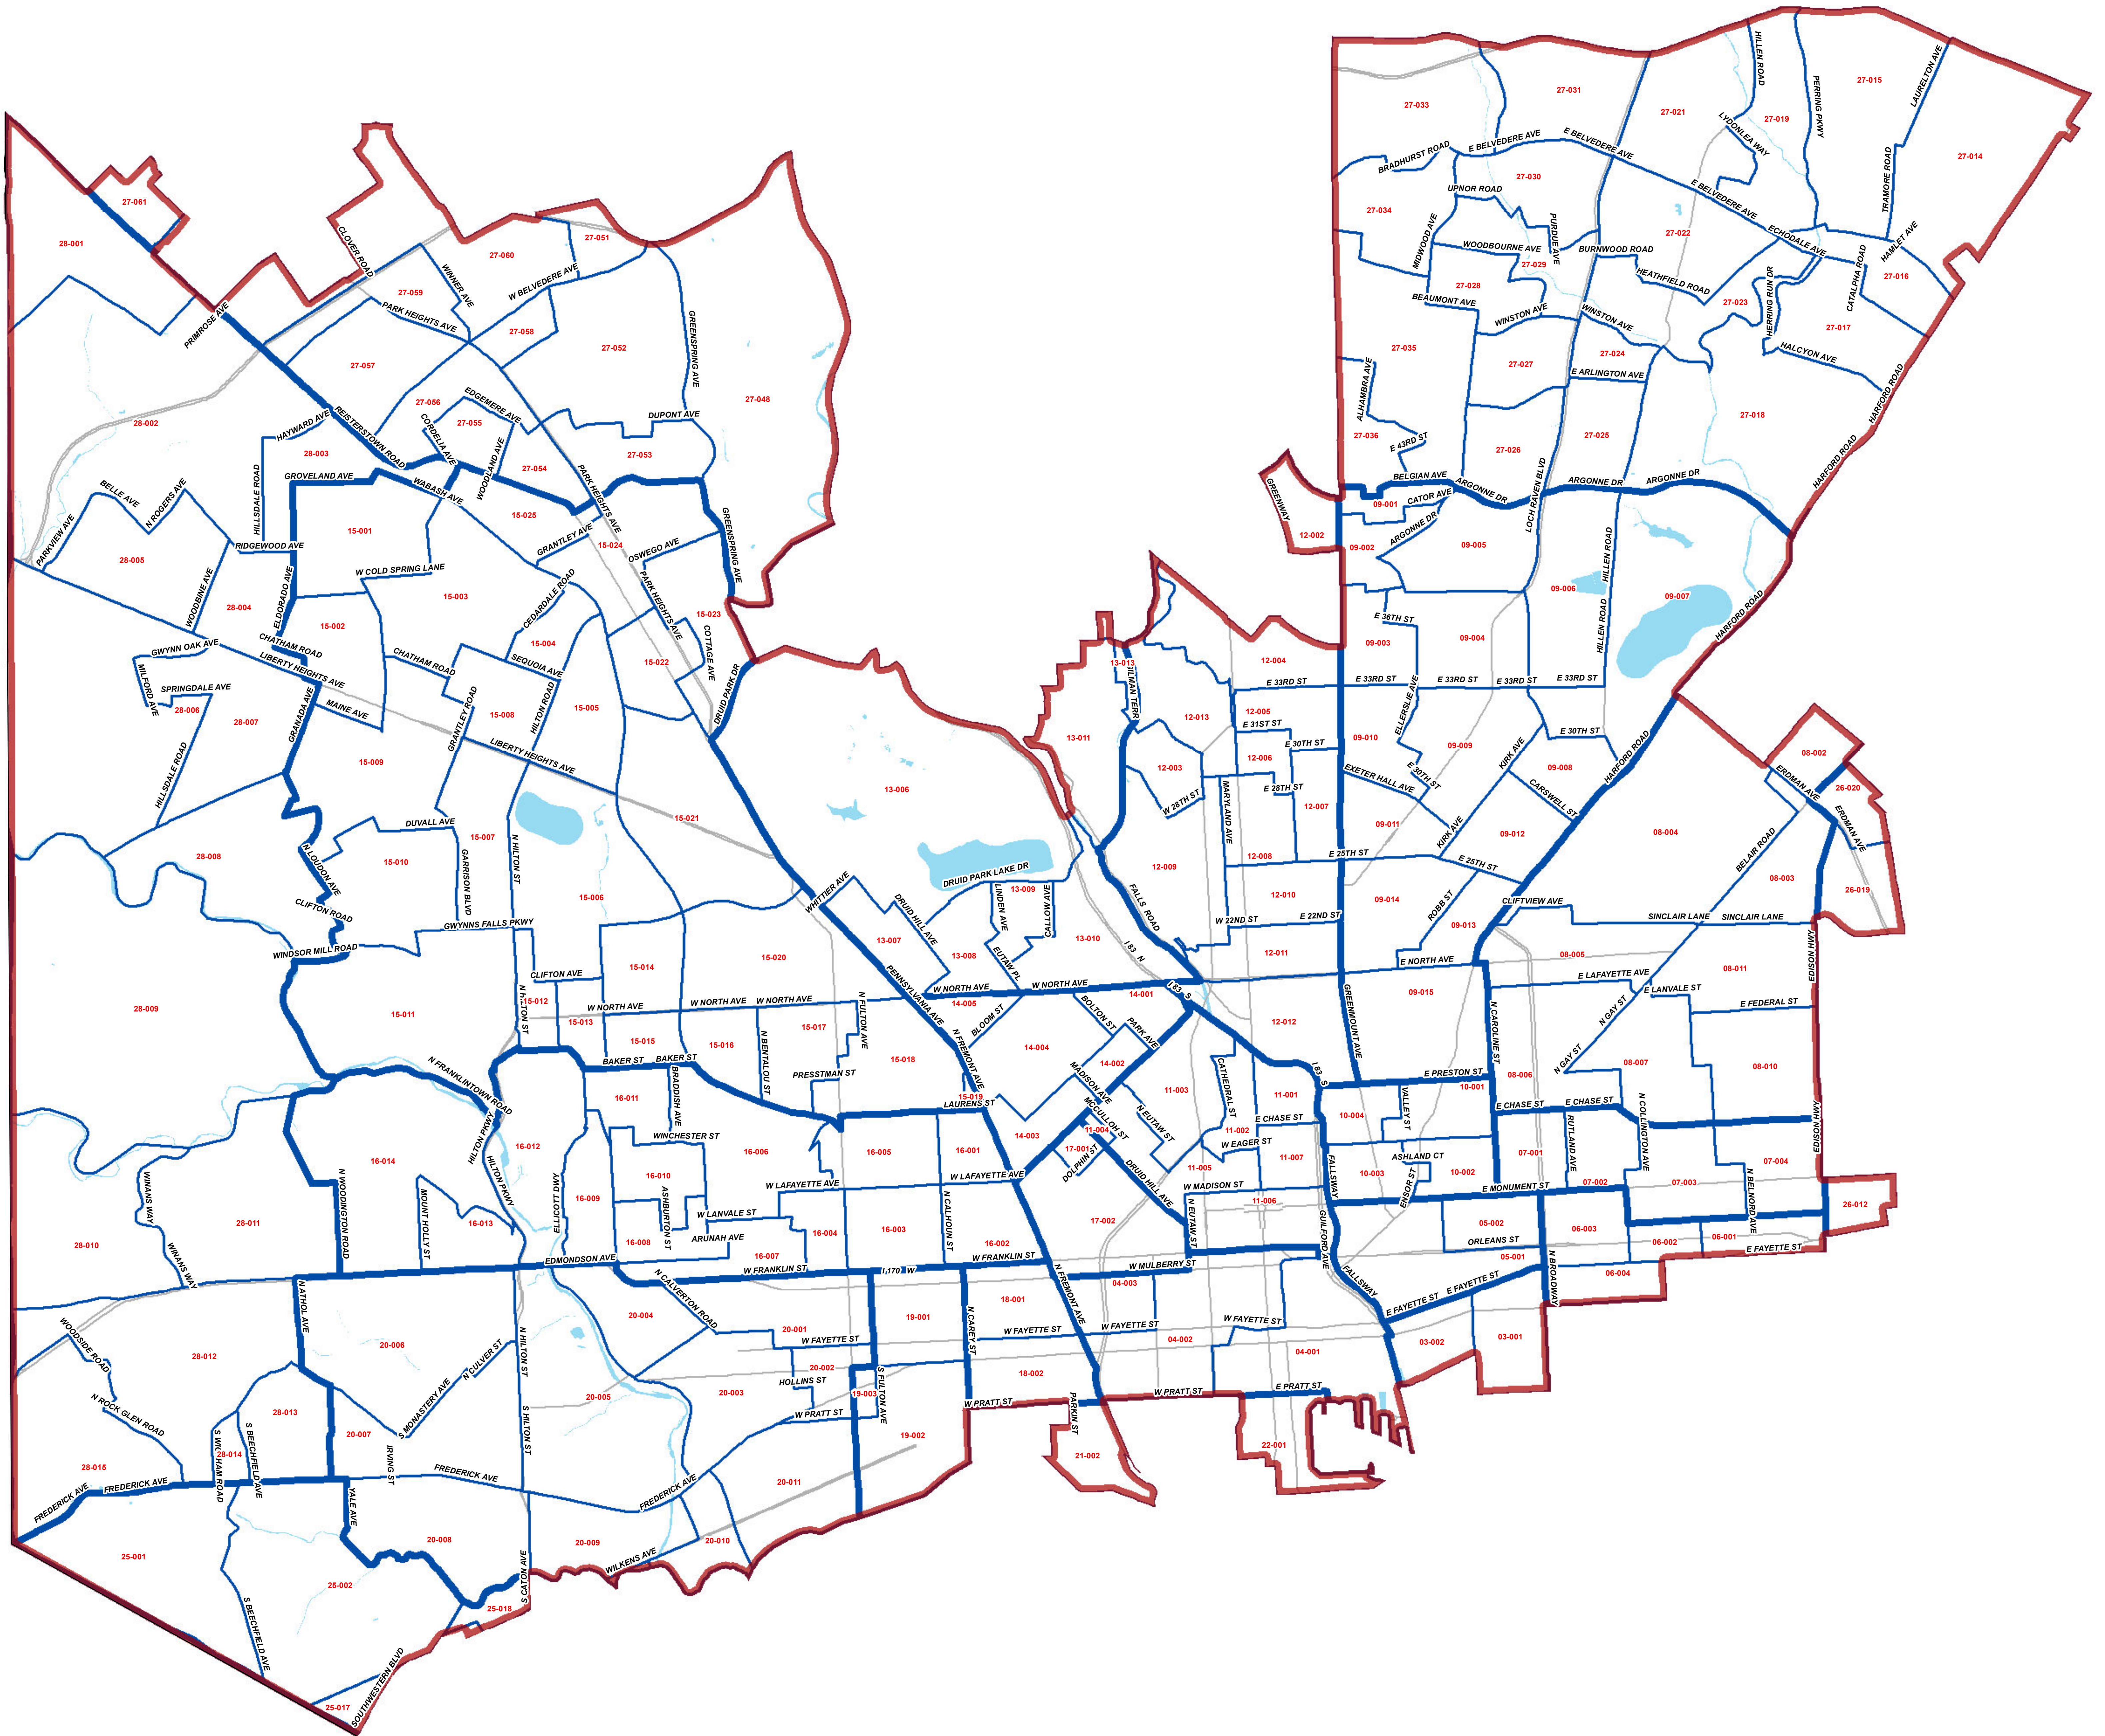

City of Baltimore Board of Elections US Congressional District 7 & 2013 Wards/Precincts

MAP KEY

-  2012 Congressional District 7
-  2013 Ward Boundaries
-  2013 Ward Precinct Boundaries
-  Streets
-  Water