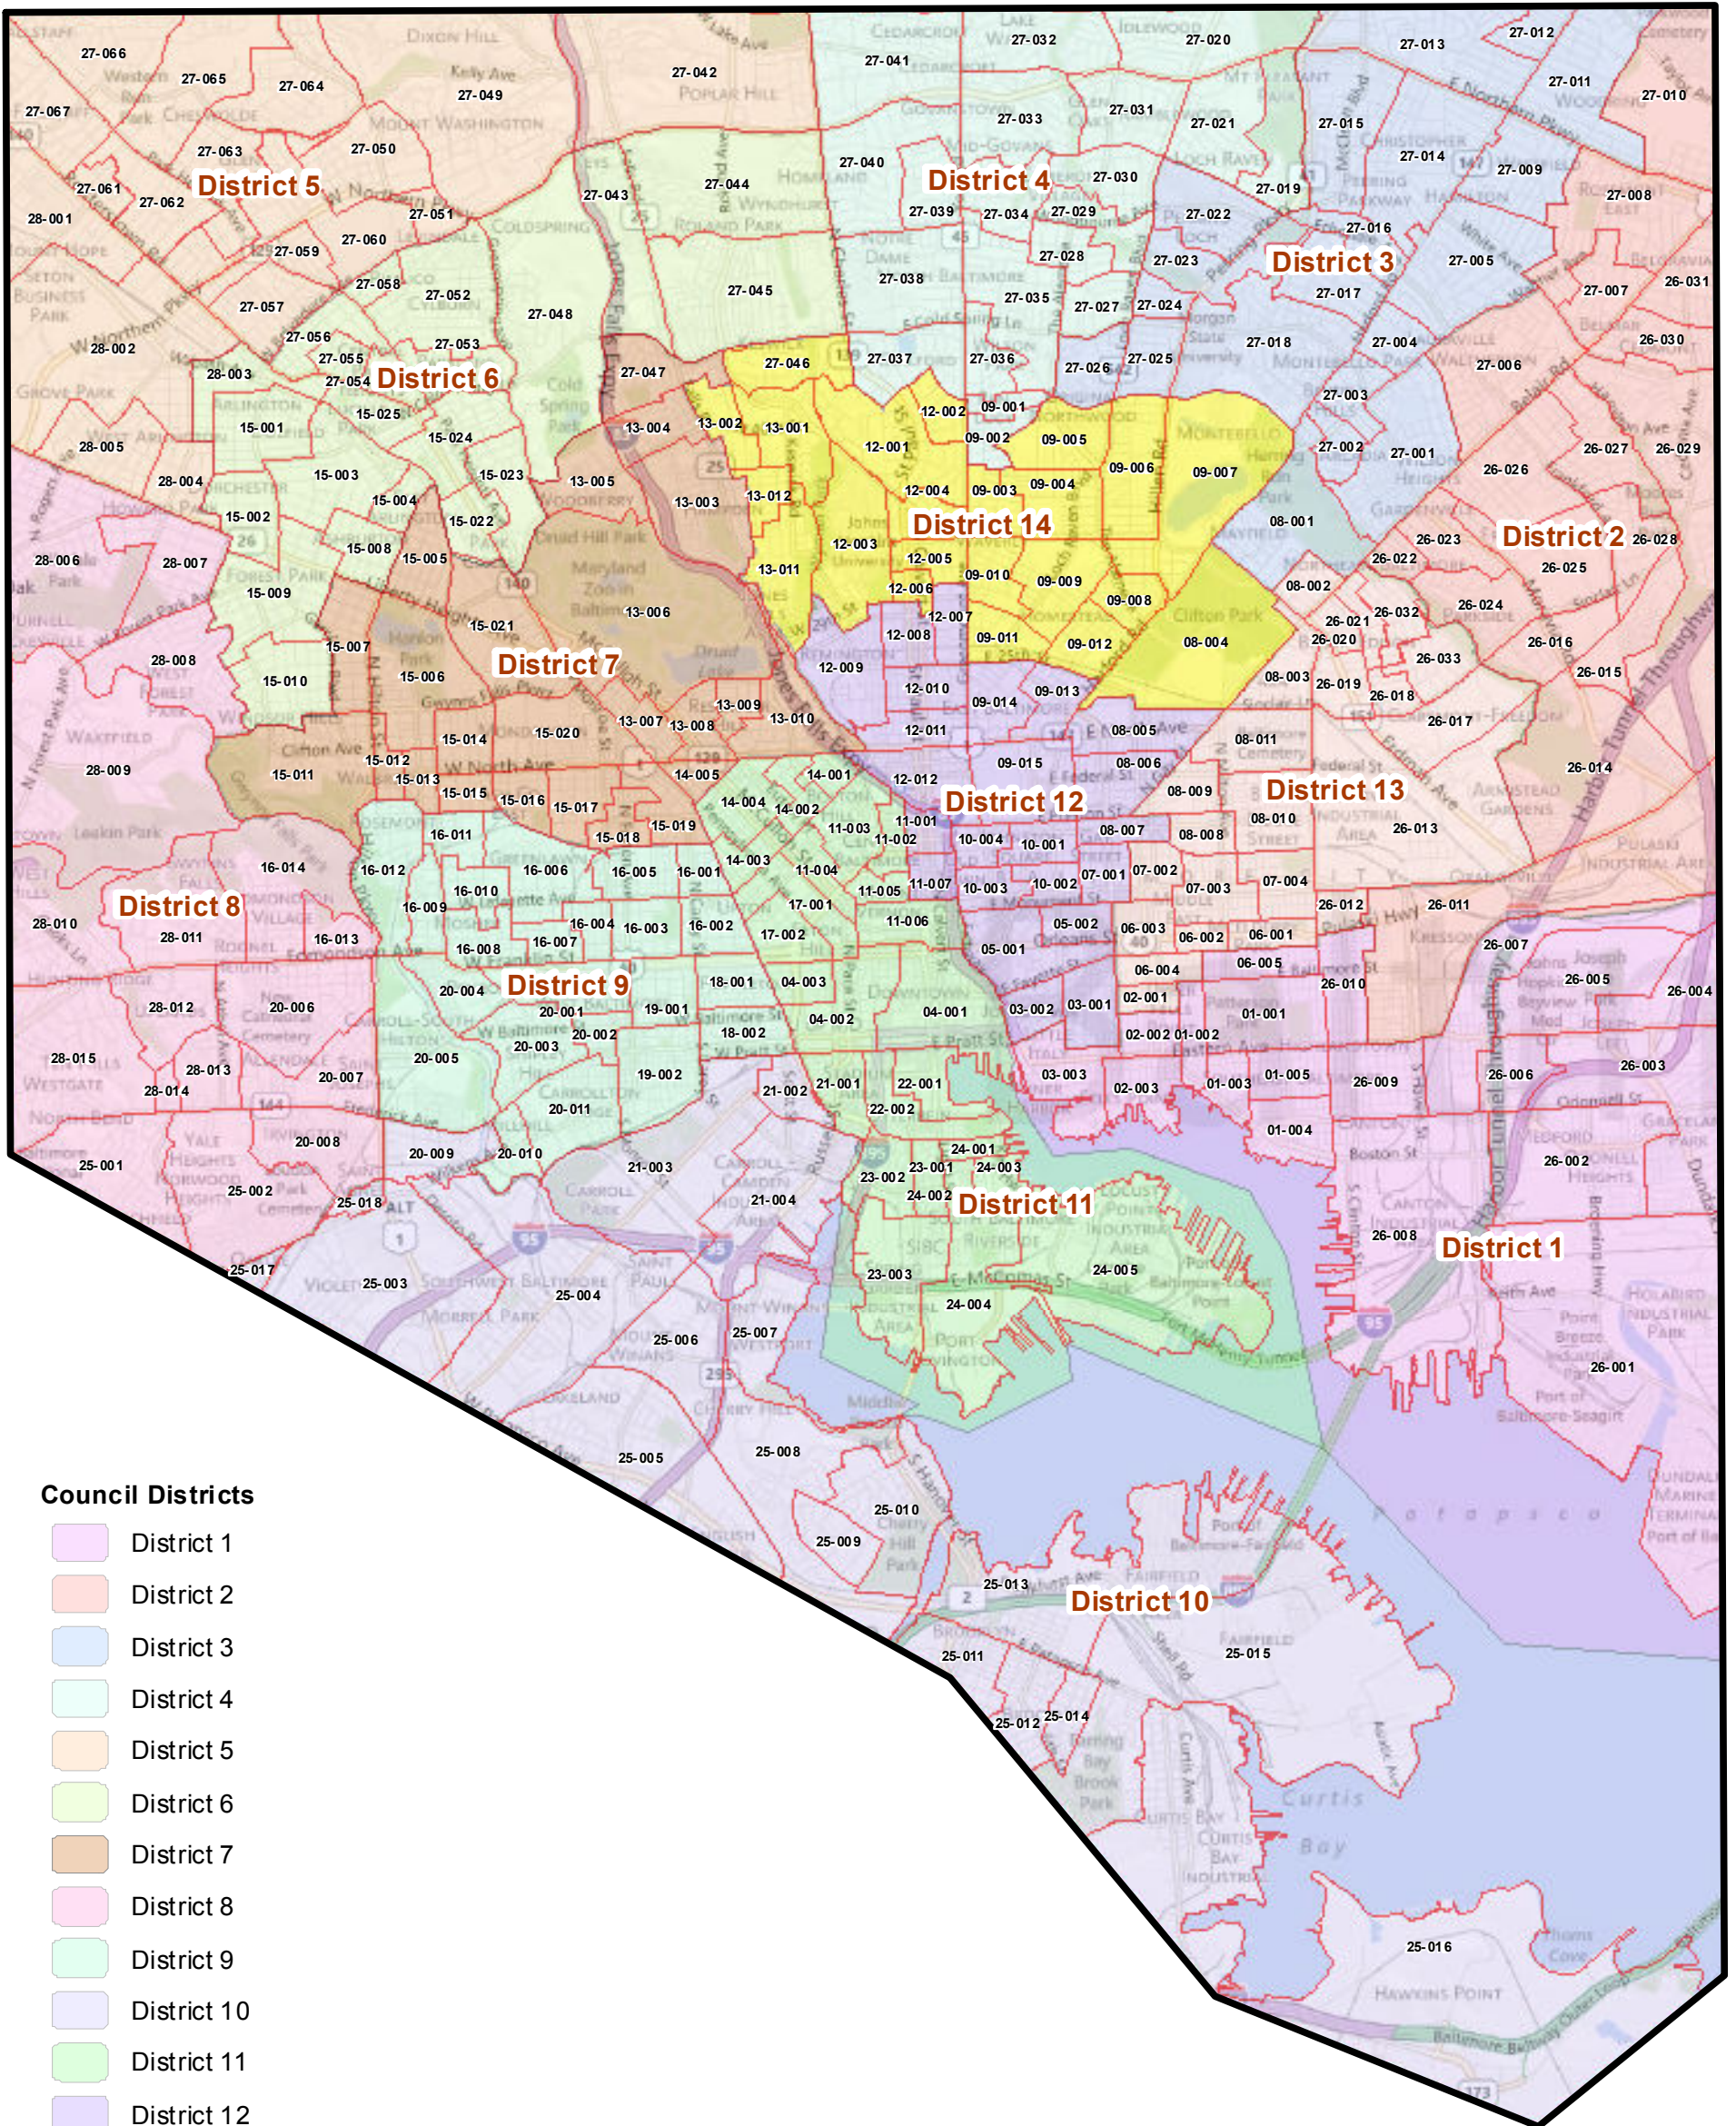

City of Baltimore: Ward/Precinct Boundaries and City Council Districts

Council Districts

- District 1
- District 2
- District 3
- District 4
- District 5
- District 6
- District 7
- District 8
- District 9
- District 10
- District 11
- District 12
- District 13
- District 14

Ward Precinct Boundaries: 2012

Armstead B. Crawley Jones, Sr.
Election Director

March 2012