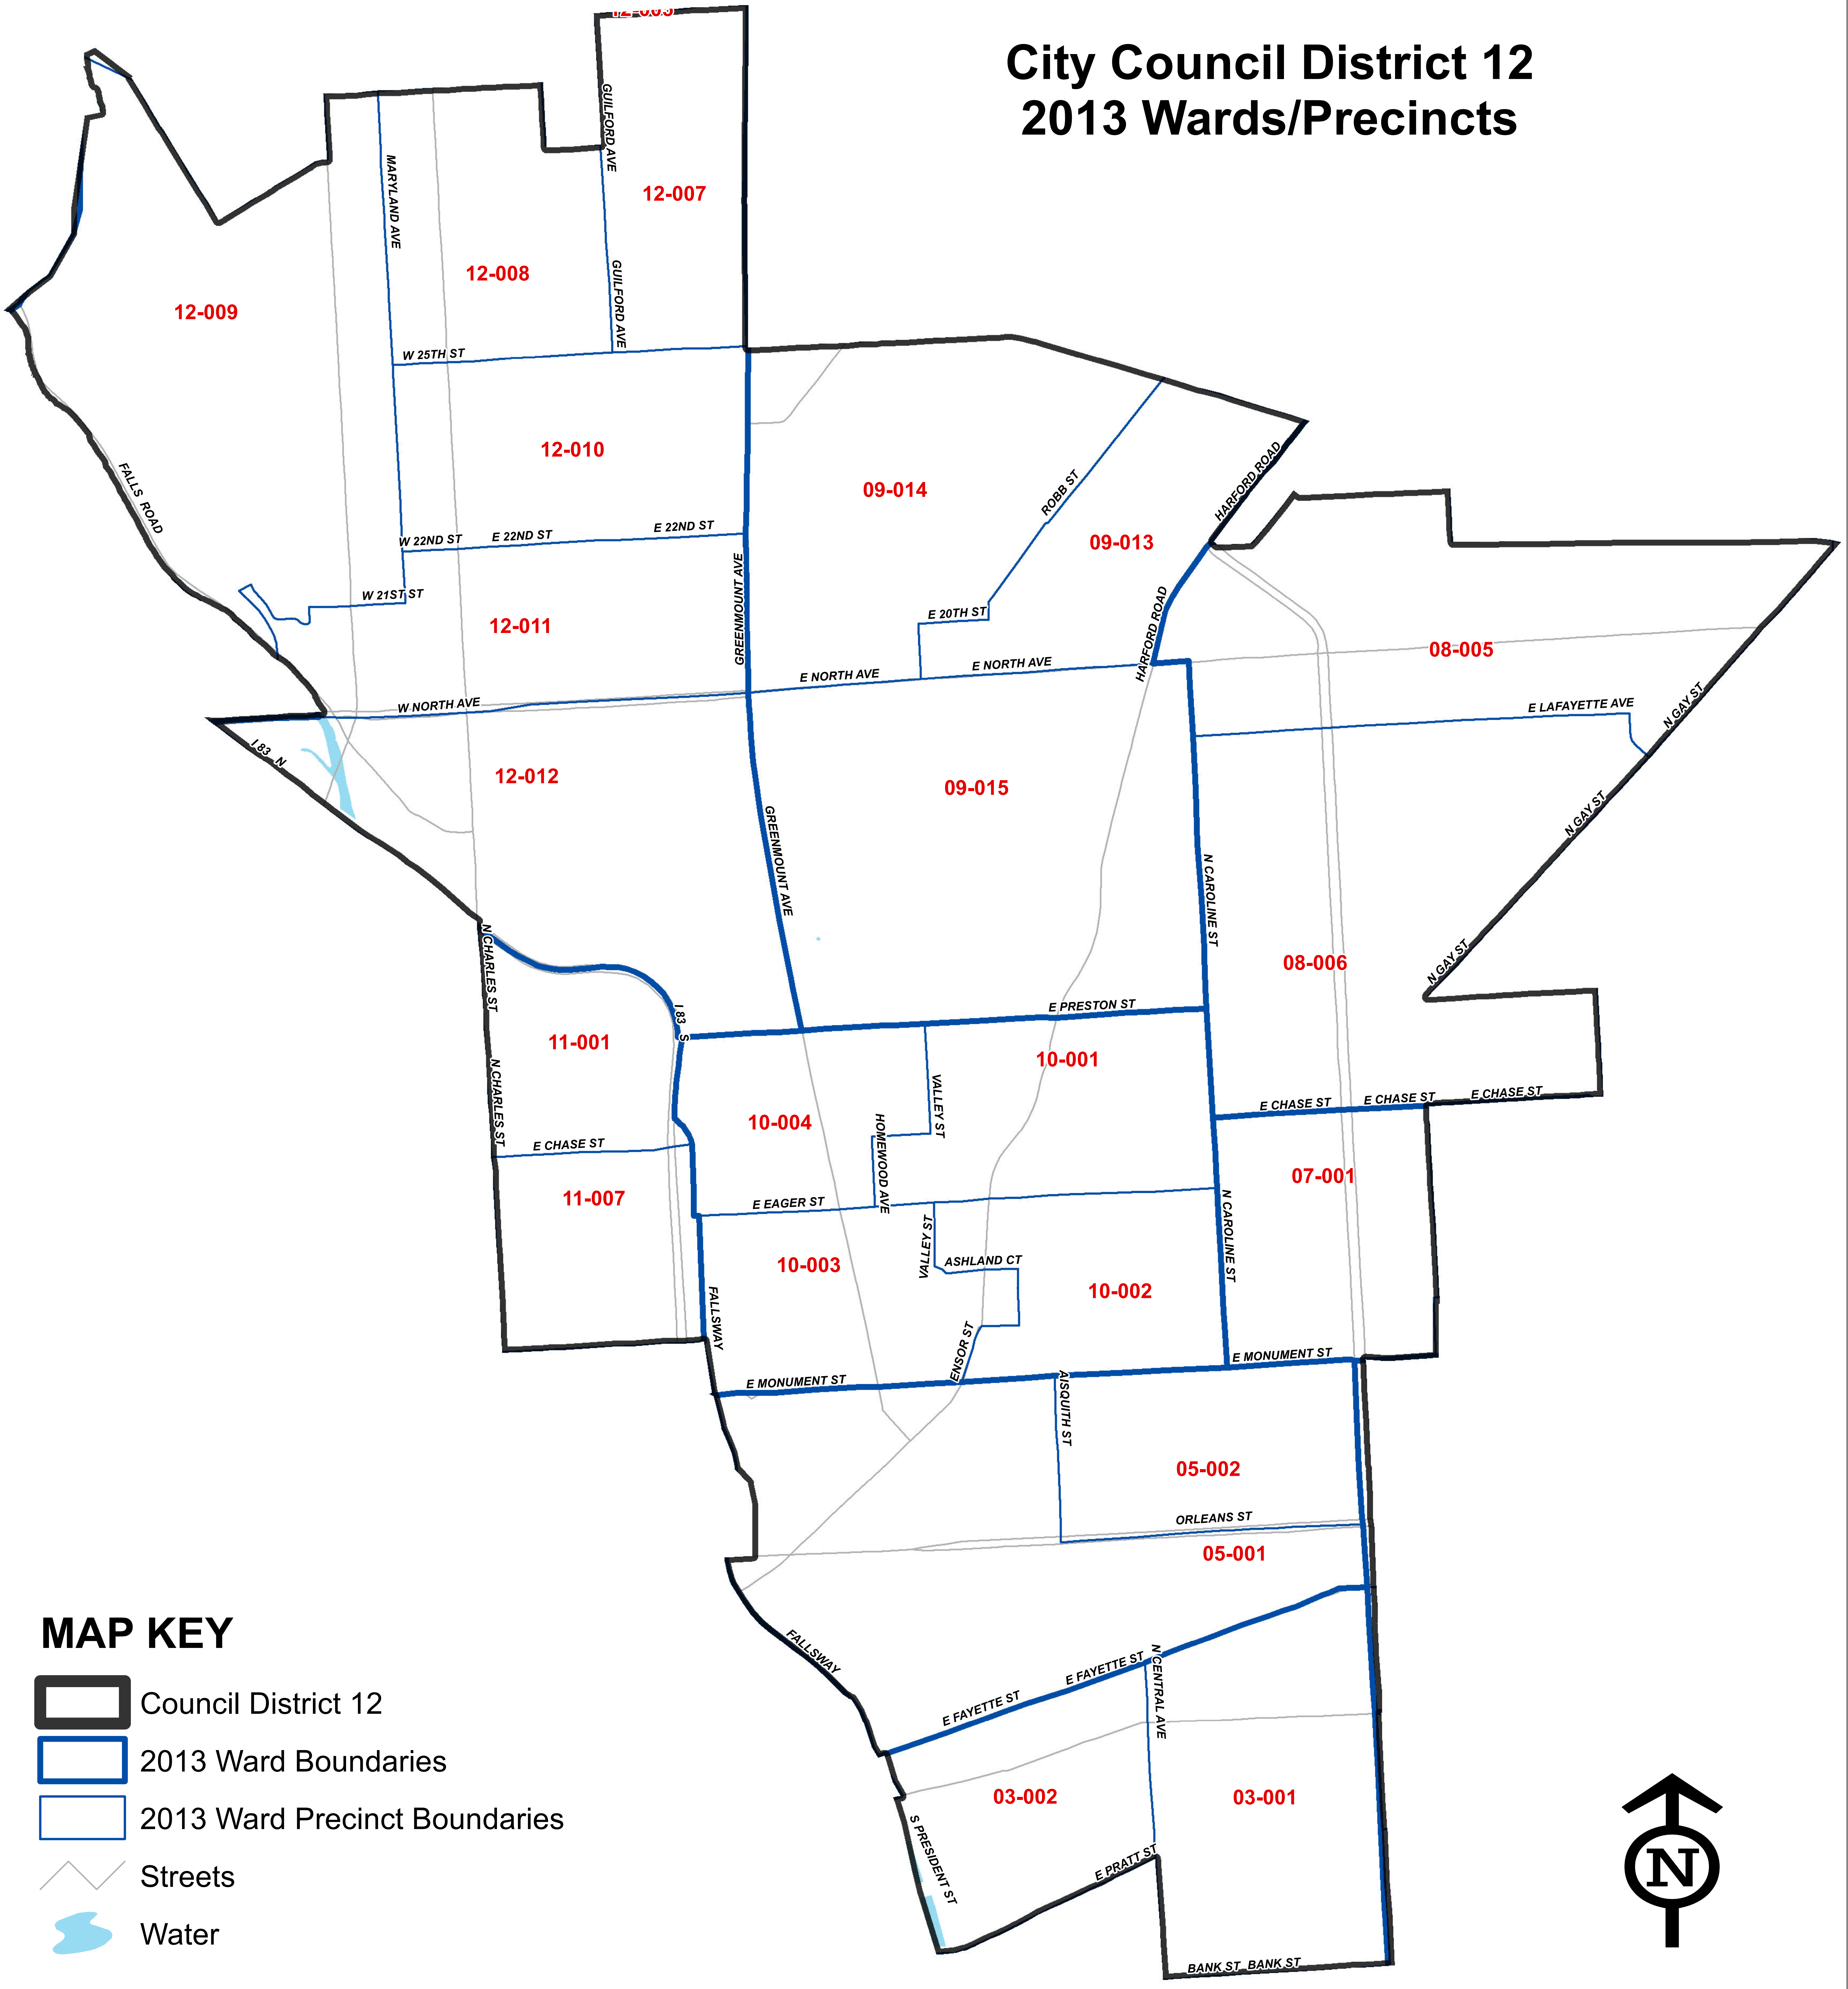

Baltimore City Board of Elections

City Council District 12 2013 Wards/Precincts

MAP KEY

- Council District 12
- 2013 Ward Boundaries
- 2013 Ward Precinct Boundaries
- Streets
- Water

Armstead B. Crawley Jones, Sr.
Election Director