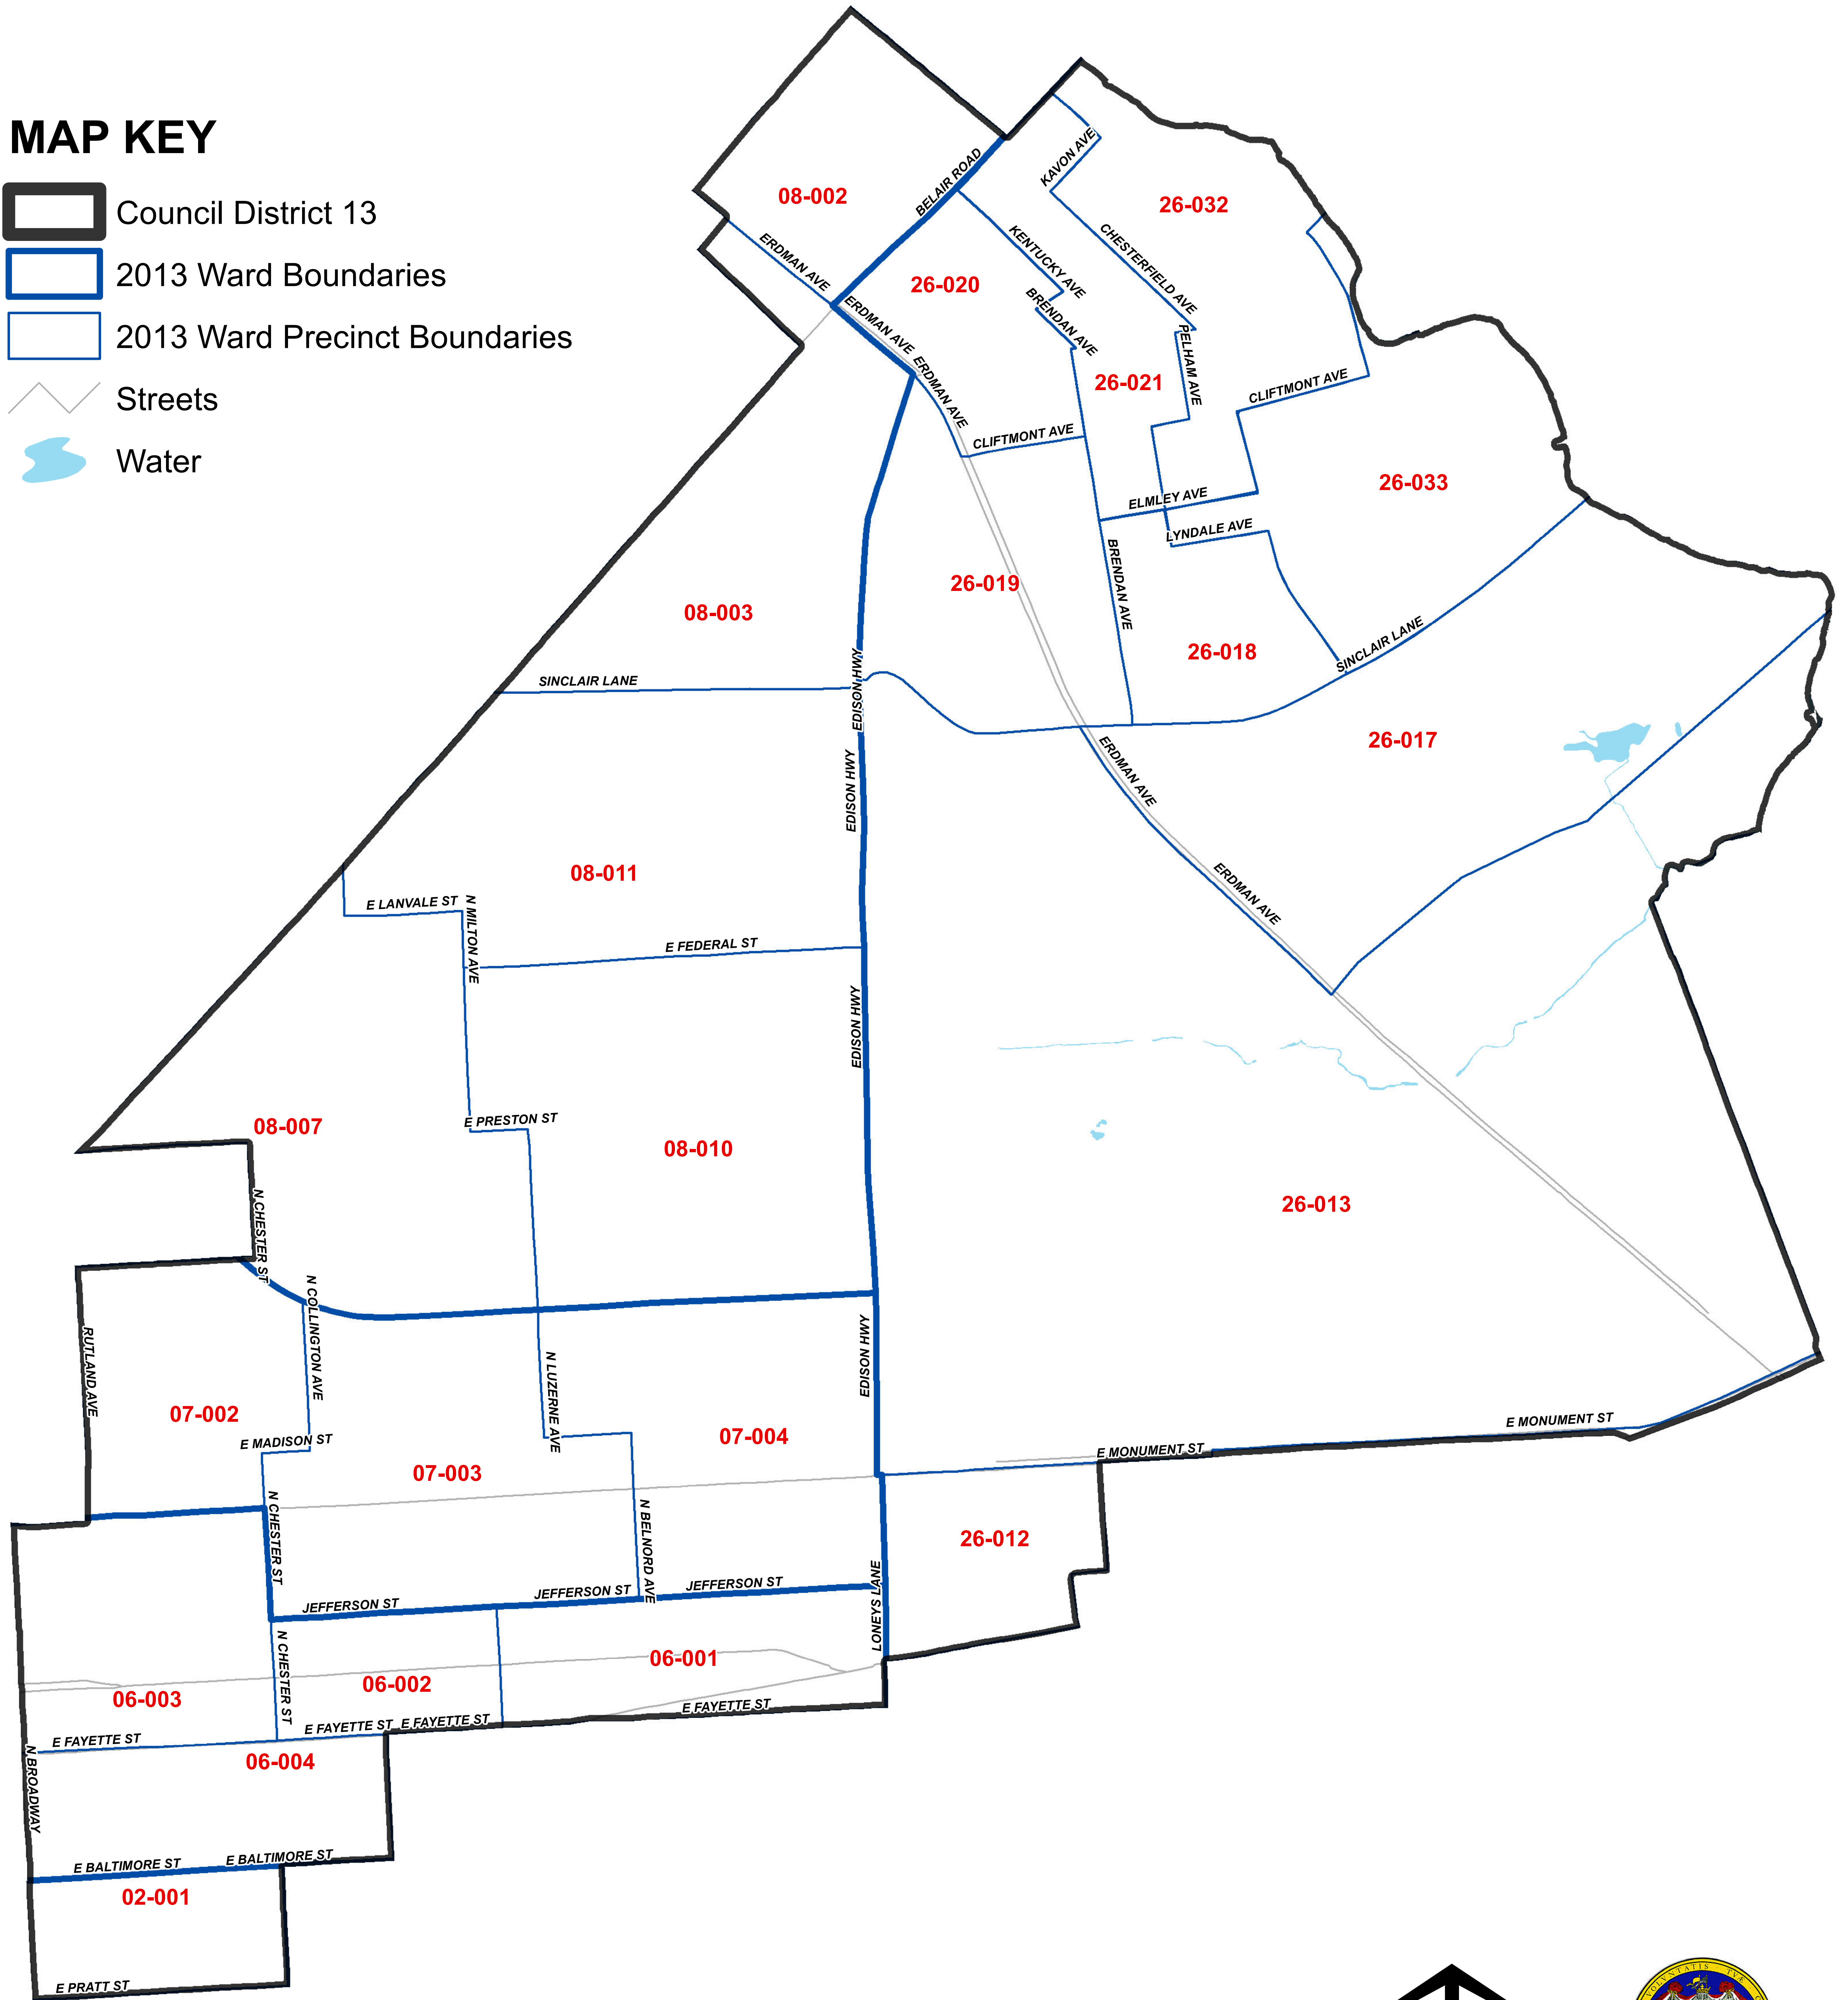

Baltimore City Board of Elections

City Council District 13 2013 Wards/Precincts

MAP KEY

-  Council District 13
-  2013 Ward Boundaries
-  2013 Ward Precinct Boundaries
-  Streets
-  Water

0 0.375 0.75 1.5 Miles