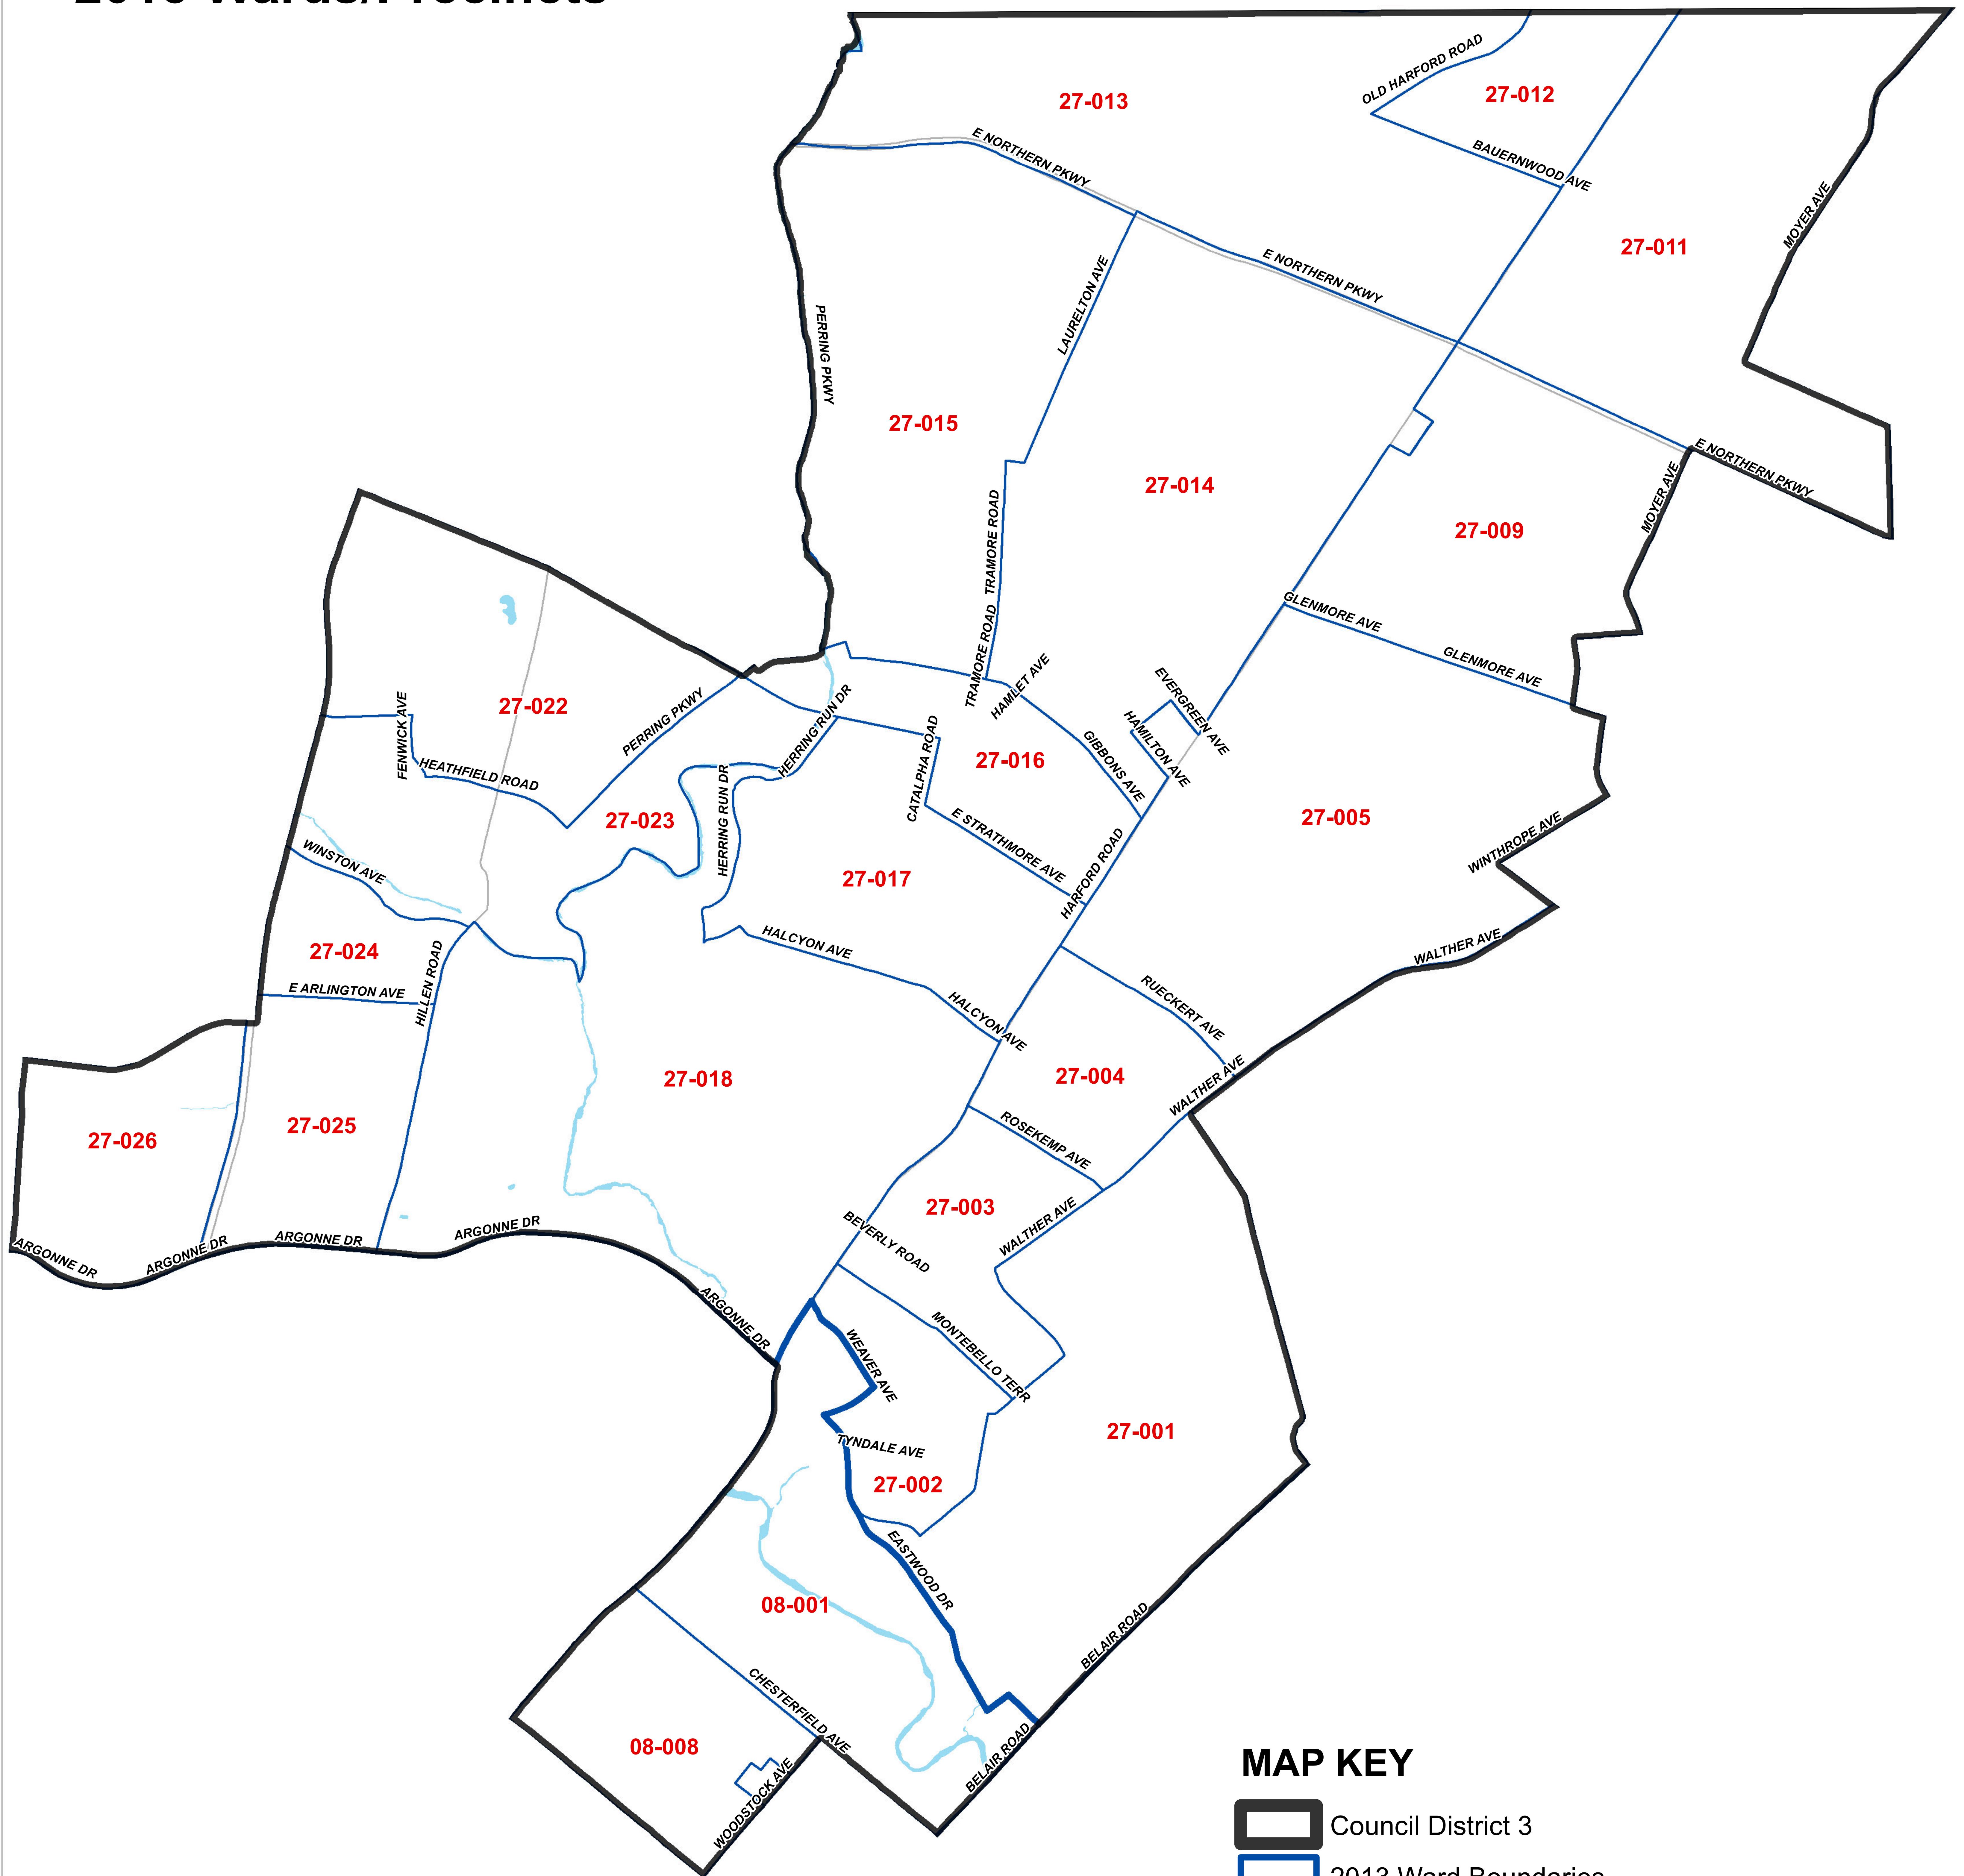

Baltimore City Board of Elections

City Council District 3 2013 Wards/Precincts

MAP KEY

- Council District 3
- 2013 Ward Boundaries
- 2013 Ward Precinct Boundaries
- Streets
- Water

Armstead B. Crawley Jones, Sr.
Election Director

0 0.375 0.75 1.5 Miles