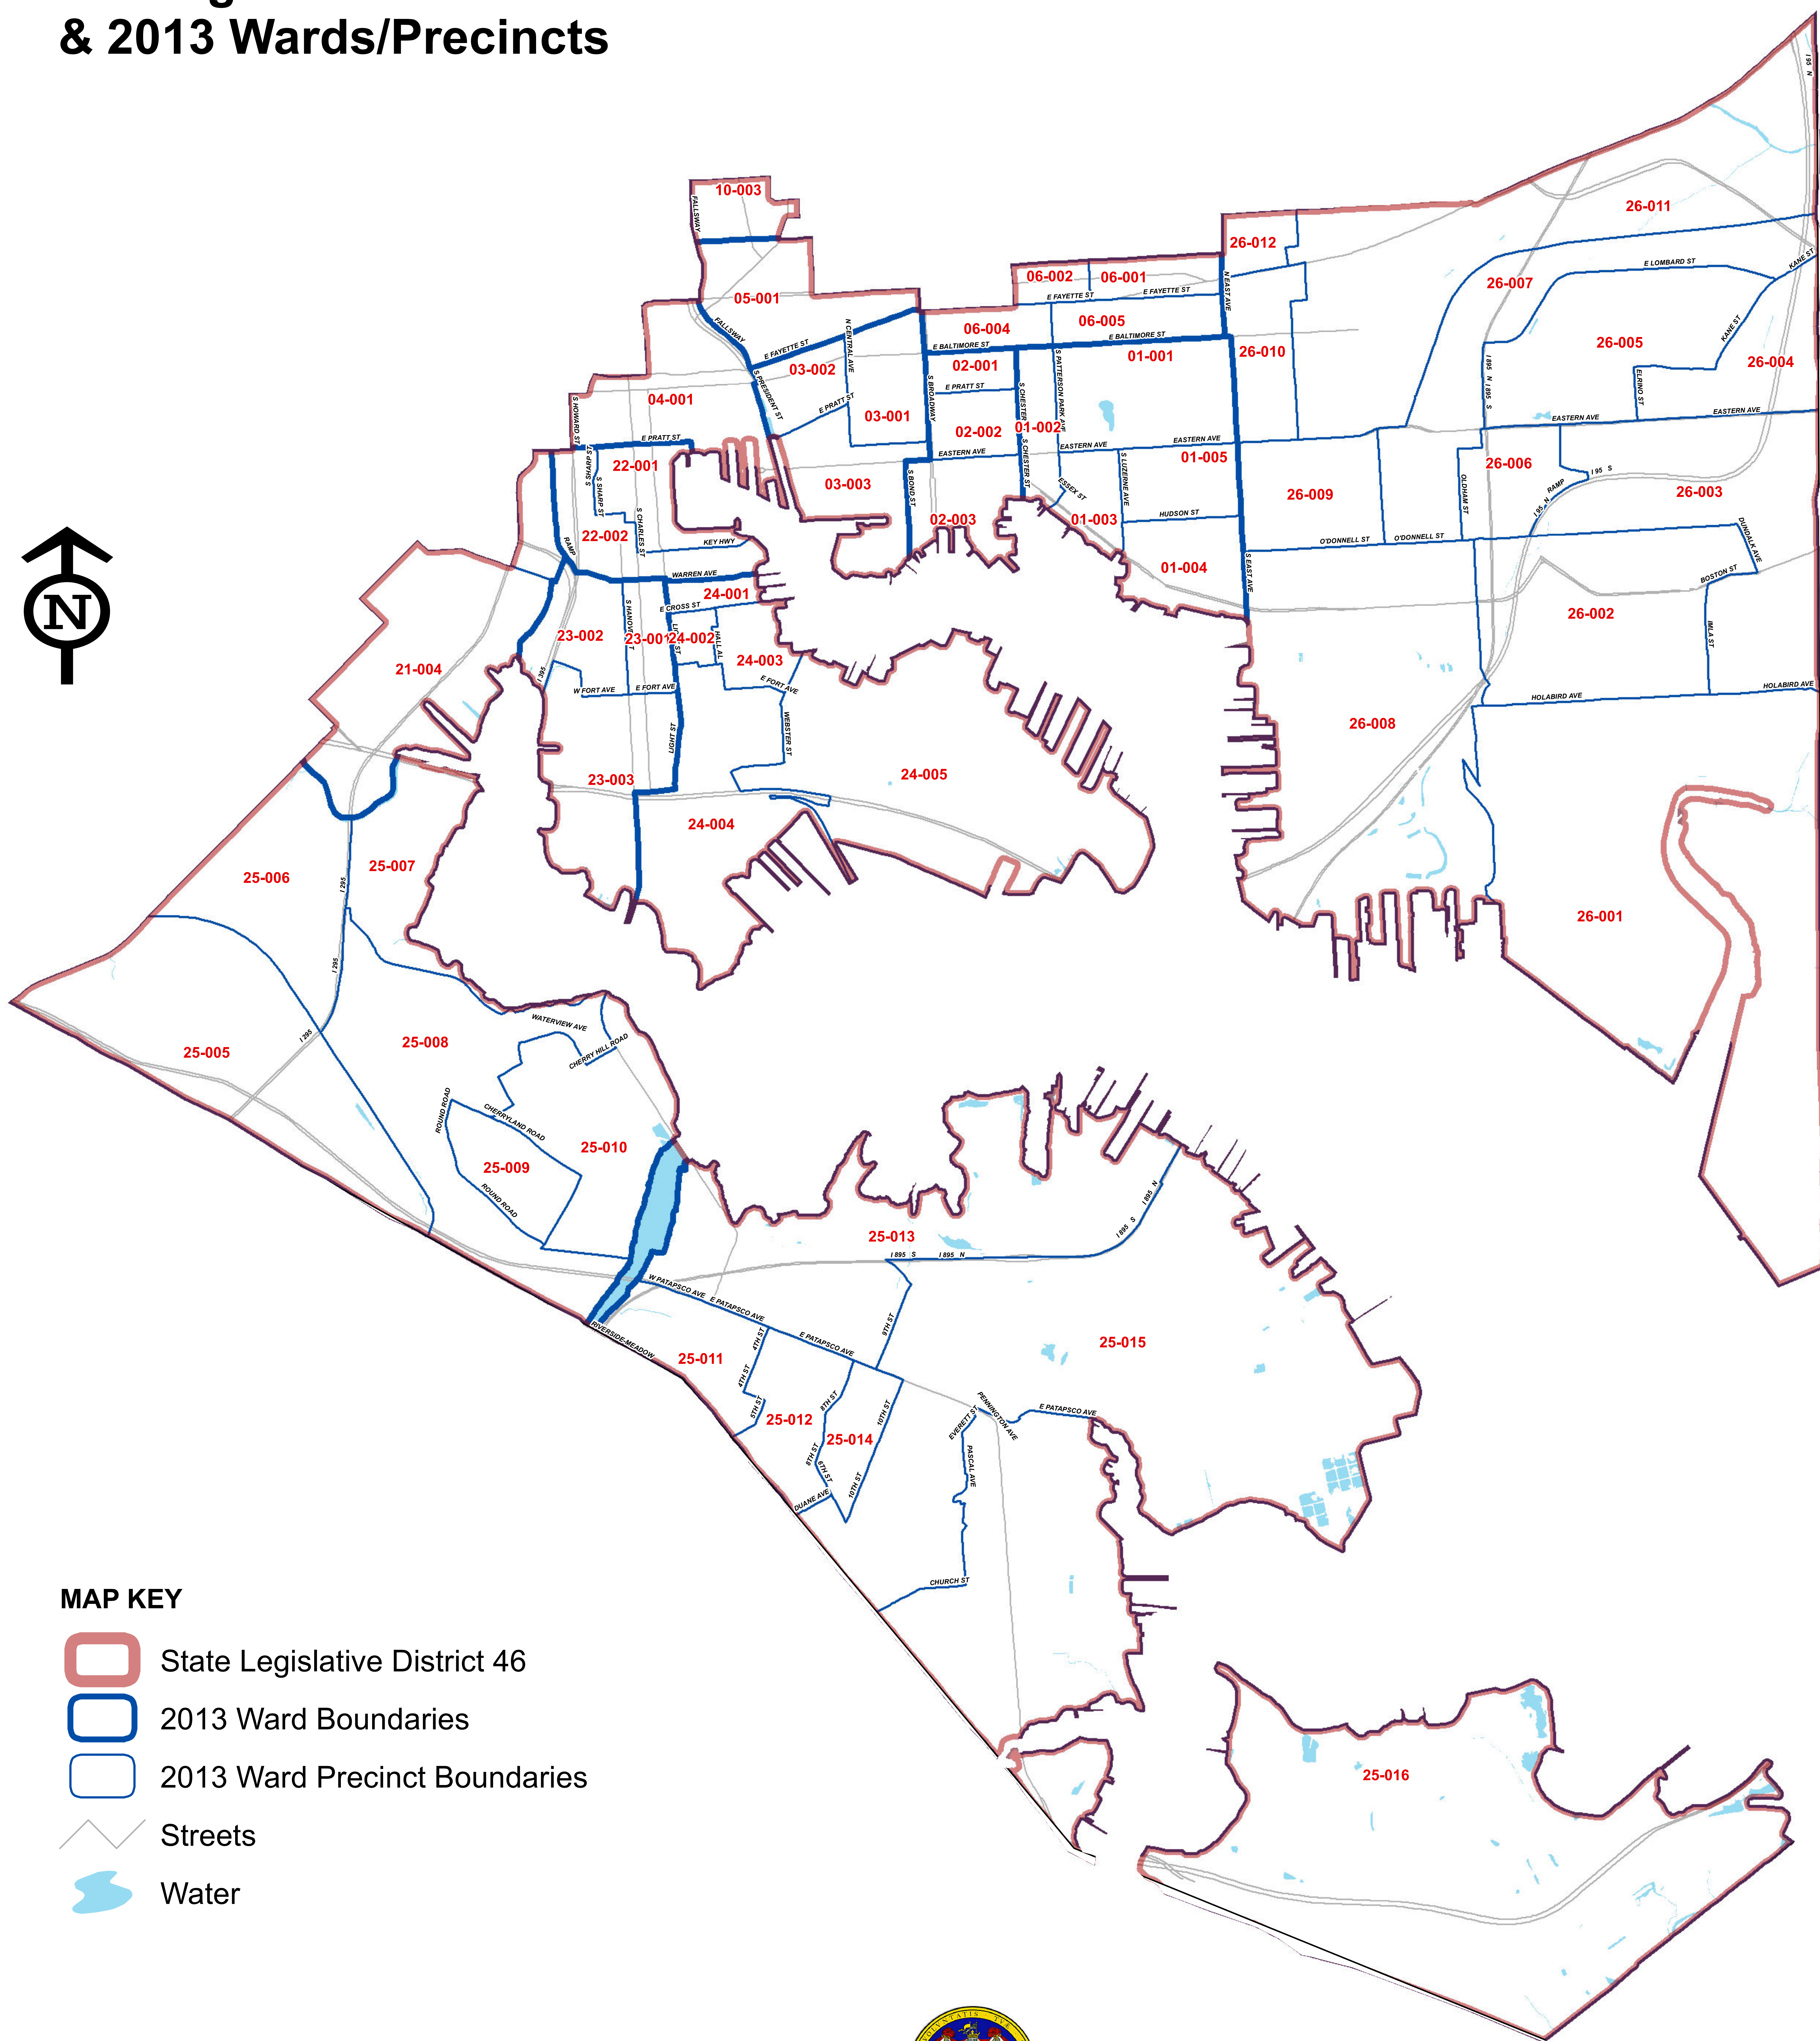

City of Baltimore Board of Elections State Legislative District 46 & 2013 Wards/Precincts

MAP KEY

-  State Legislative District 46
-  2013 Ward Boundaries
-  2013 Ward Precinct Boundaries
-  Streets
-  Water